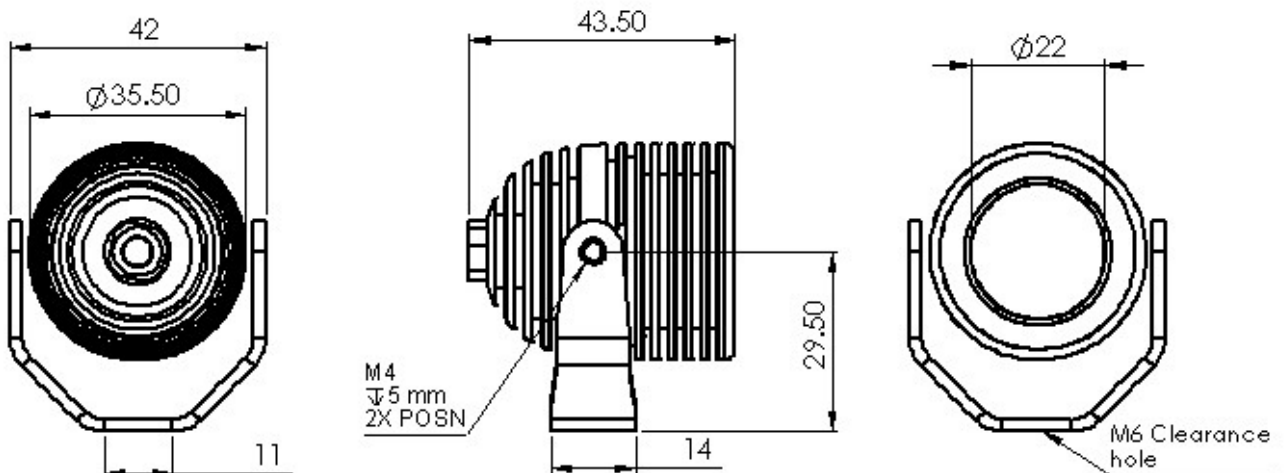

EM-R1W

DURABLE, COMPACT, HIGH POWER DECK LIGHT

SKU	EM-R1
MODEL	R1
FIXTURE LUMEN OUTPUT	1000
COLOUR TEMPERATURE	5700K
BEAM ANGLE	40 DEGREES
OPERATING CURRENT AT 12V	1.5A
OPERATING CURRENT AT 24V	1A
OPERATING VOLTAGE	10-30V
LIGHT CASE MATERIAL	6063 ALUMINUM
LIGHT CASE PROTECTION	GREY HARD ANODISED
WATER INGRESS PROTECTION	IP 68
BRACKET MATERIAL	STAINLESS STEEL A4
BRACKET COATING	N/A
CABLE DIAMETER	5MM
SUPPLIED CABLE LENGTH	2000MM
CABLE RATING	UL2464
REVERSE POLARITY PROTECTION	NO
WARRANTY	2 YEARS

NOT TO SCALE

ALL DIMENSIONS IN MM