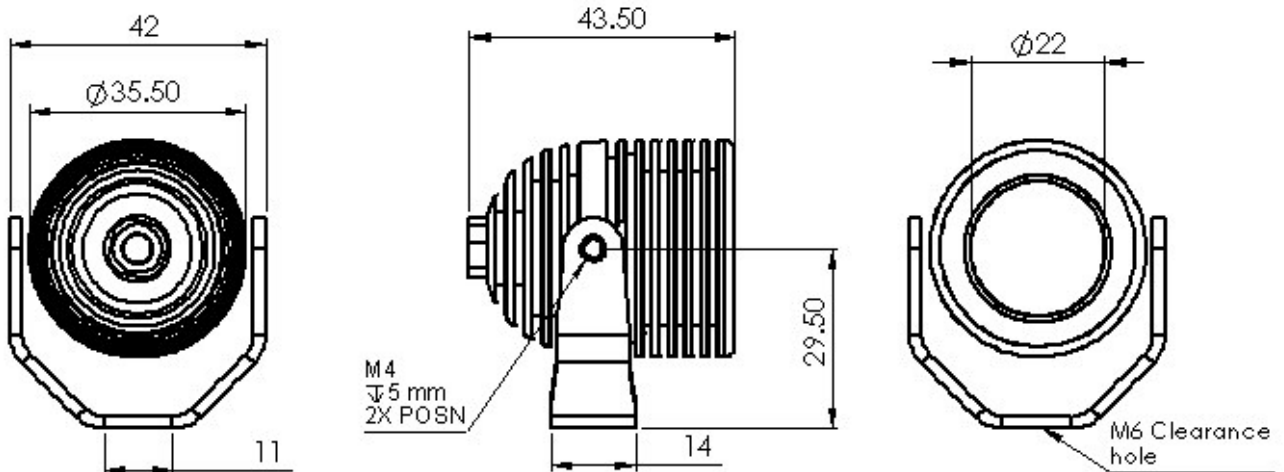

EM-R 1

DURABLE, COMPACT, HIGH POWER DECK LIGHT

SKU	EM-R1
Model	R1
Fixture lumen output	1000
Colour temperature	5700k
Beam angle	16 degrees
Operating current at 12V	1.5A
Operating current at 24V	1A
Operating voltage	10-30V
Light case material	6063 aluminum
Light case protection	Grey hard anodised
Water ingress protection	IP 68
Bracket material	Stainless steel A4
Bracket coating	N/A
Cable diameter	5mm
Supplied cable length	2000mm
Cable rating	UL2464
Reverse polarity protection	No

NOT TO SCALE

All dimensions in mm